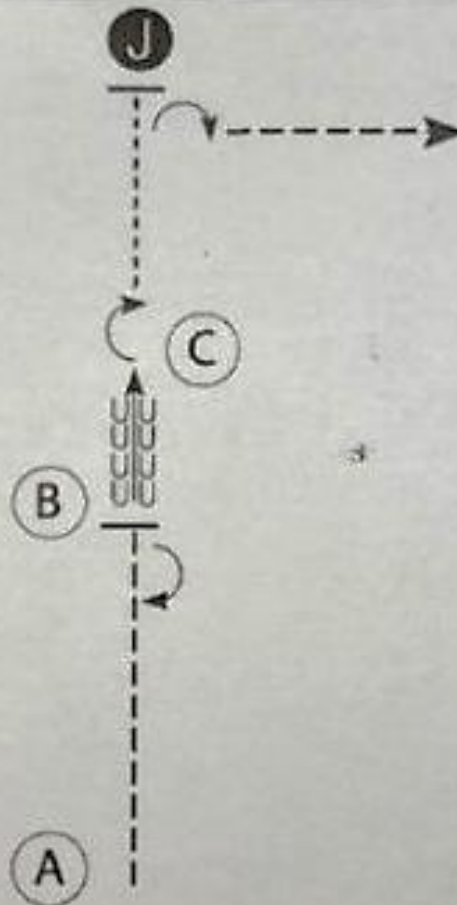

SHA Showmanship Pattern E

Be ready at A.

1. Trot from A to B.
2. Stop at B and pivot 180 degrees.
3. Back to C.
4. Turn 180 degrees and walk to judge.
5. Stop and set up for inspection.
6. When dismissed, turn 90 degrees and trot away.

Follow the instructions of your ring steward.

Walk	-----
Trot	- - - - -
Back	← 
Marker	ⓑ
Judge	ⓙ